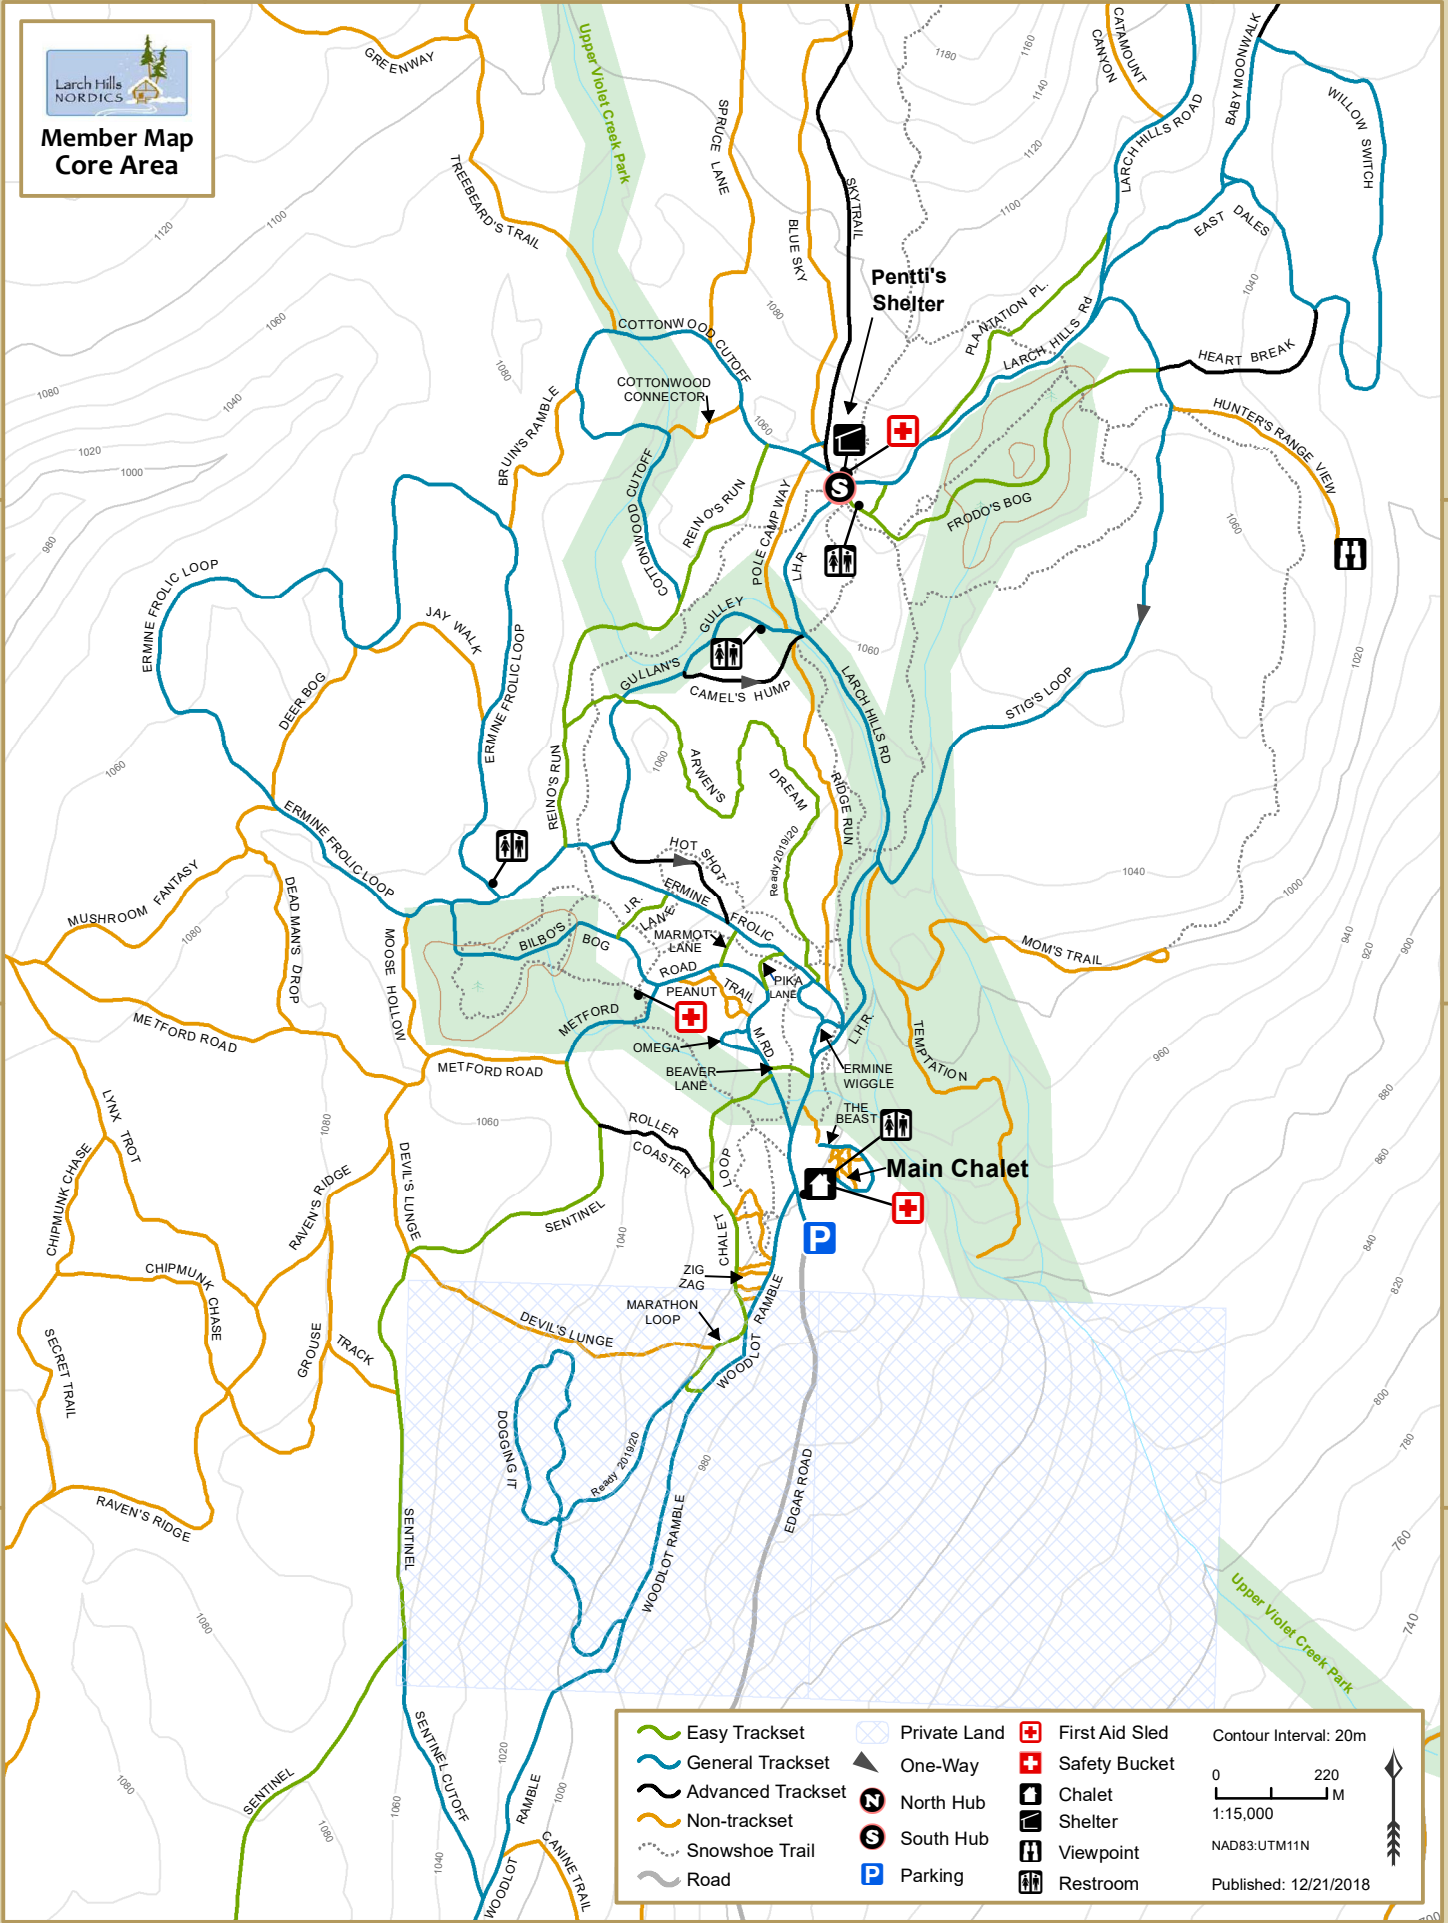

348000

349000

350000

Member Map Core Area

5621000

5621000

5620000

5620000

5619000

5619000

348000

349000

350000

Easy Trackset	General Trackset	Advanced Trackset	Non-trackset	Snowshoe Trail	Road	Private Land	One-Way	North Hub	South Hub	Parking	First Aid Sled	Safety Bucket	Chalet	Shelter	Viewpoint	Restroom	Contour Interval: 20m
 0 220 M 1:15,000 NAD83:UTM11N Published: 12/21/2018																	